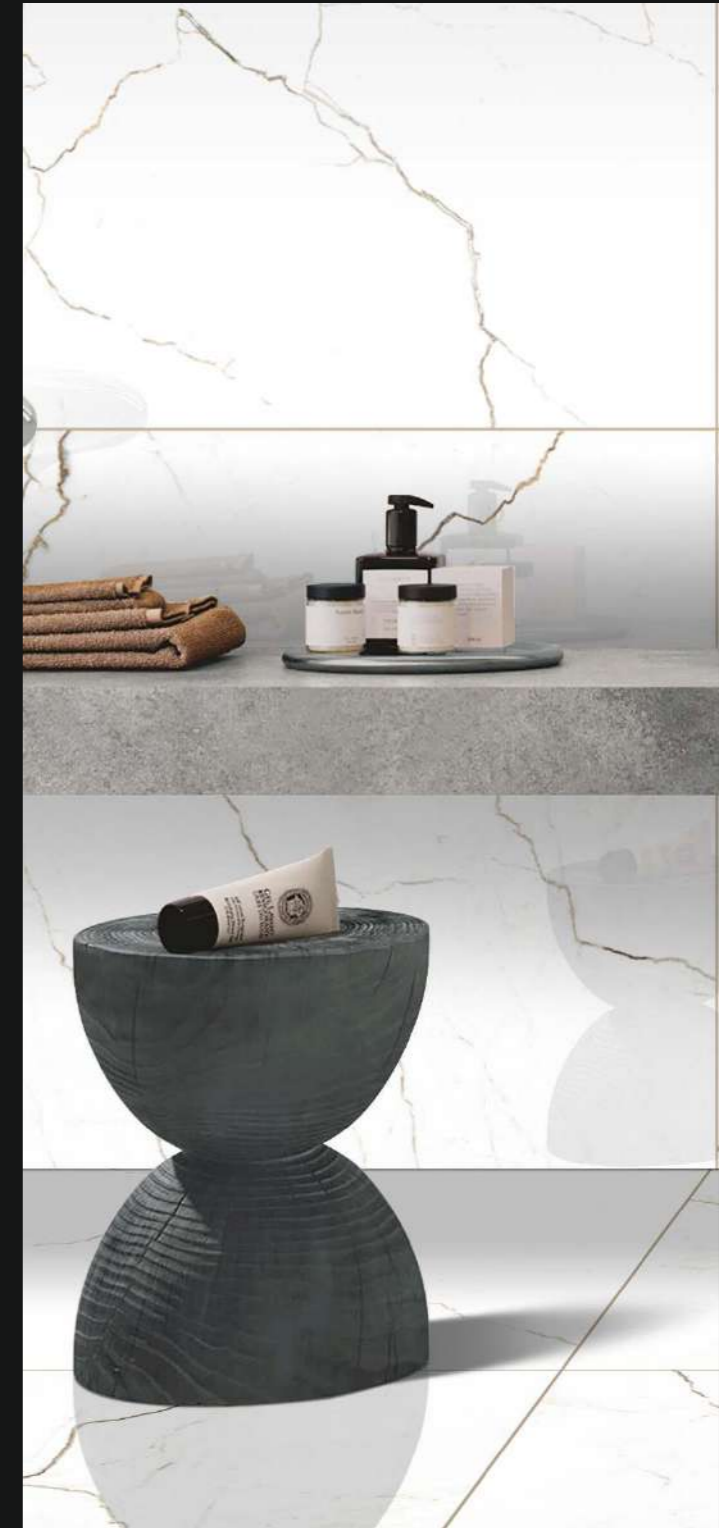

FENIX

FINISH : GLOSSY WHITE

SIZE : 800X1200MM

THICKNESS : 9MM

RANDOM : 3