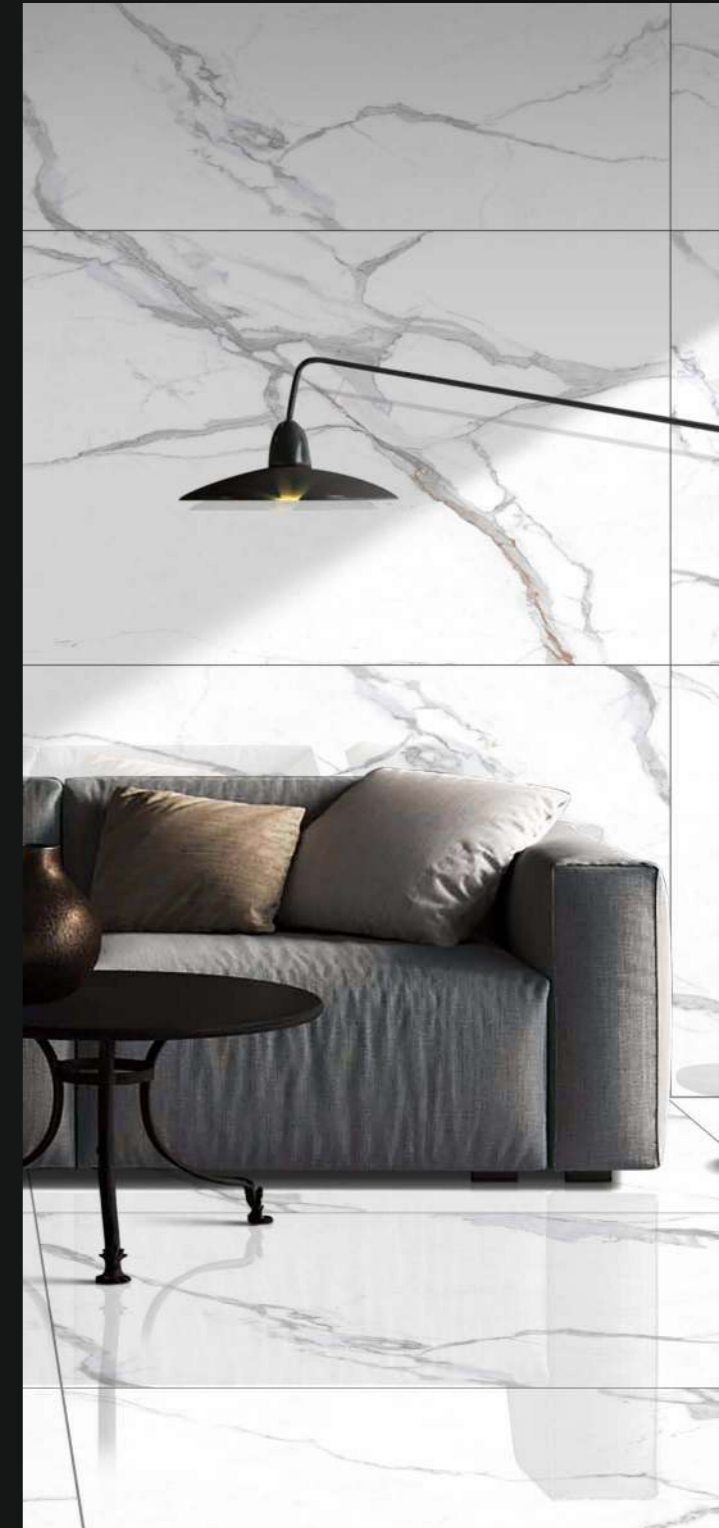

**MULTY
STATURIO**

FINISH : GLOSSY WHITE

SIZE : 800X1200MM

THICKNESS : 9MM

RANDOM : 4