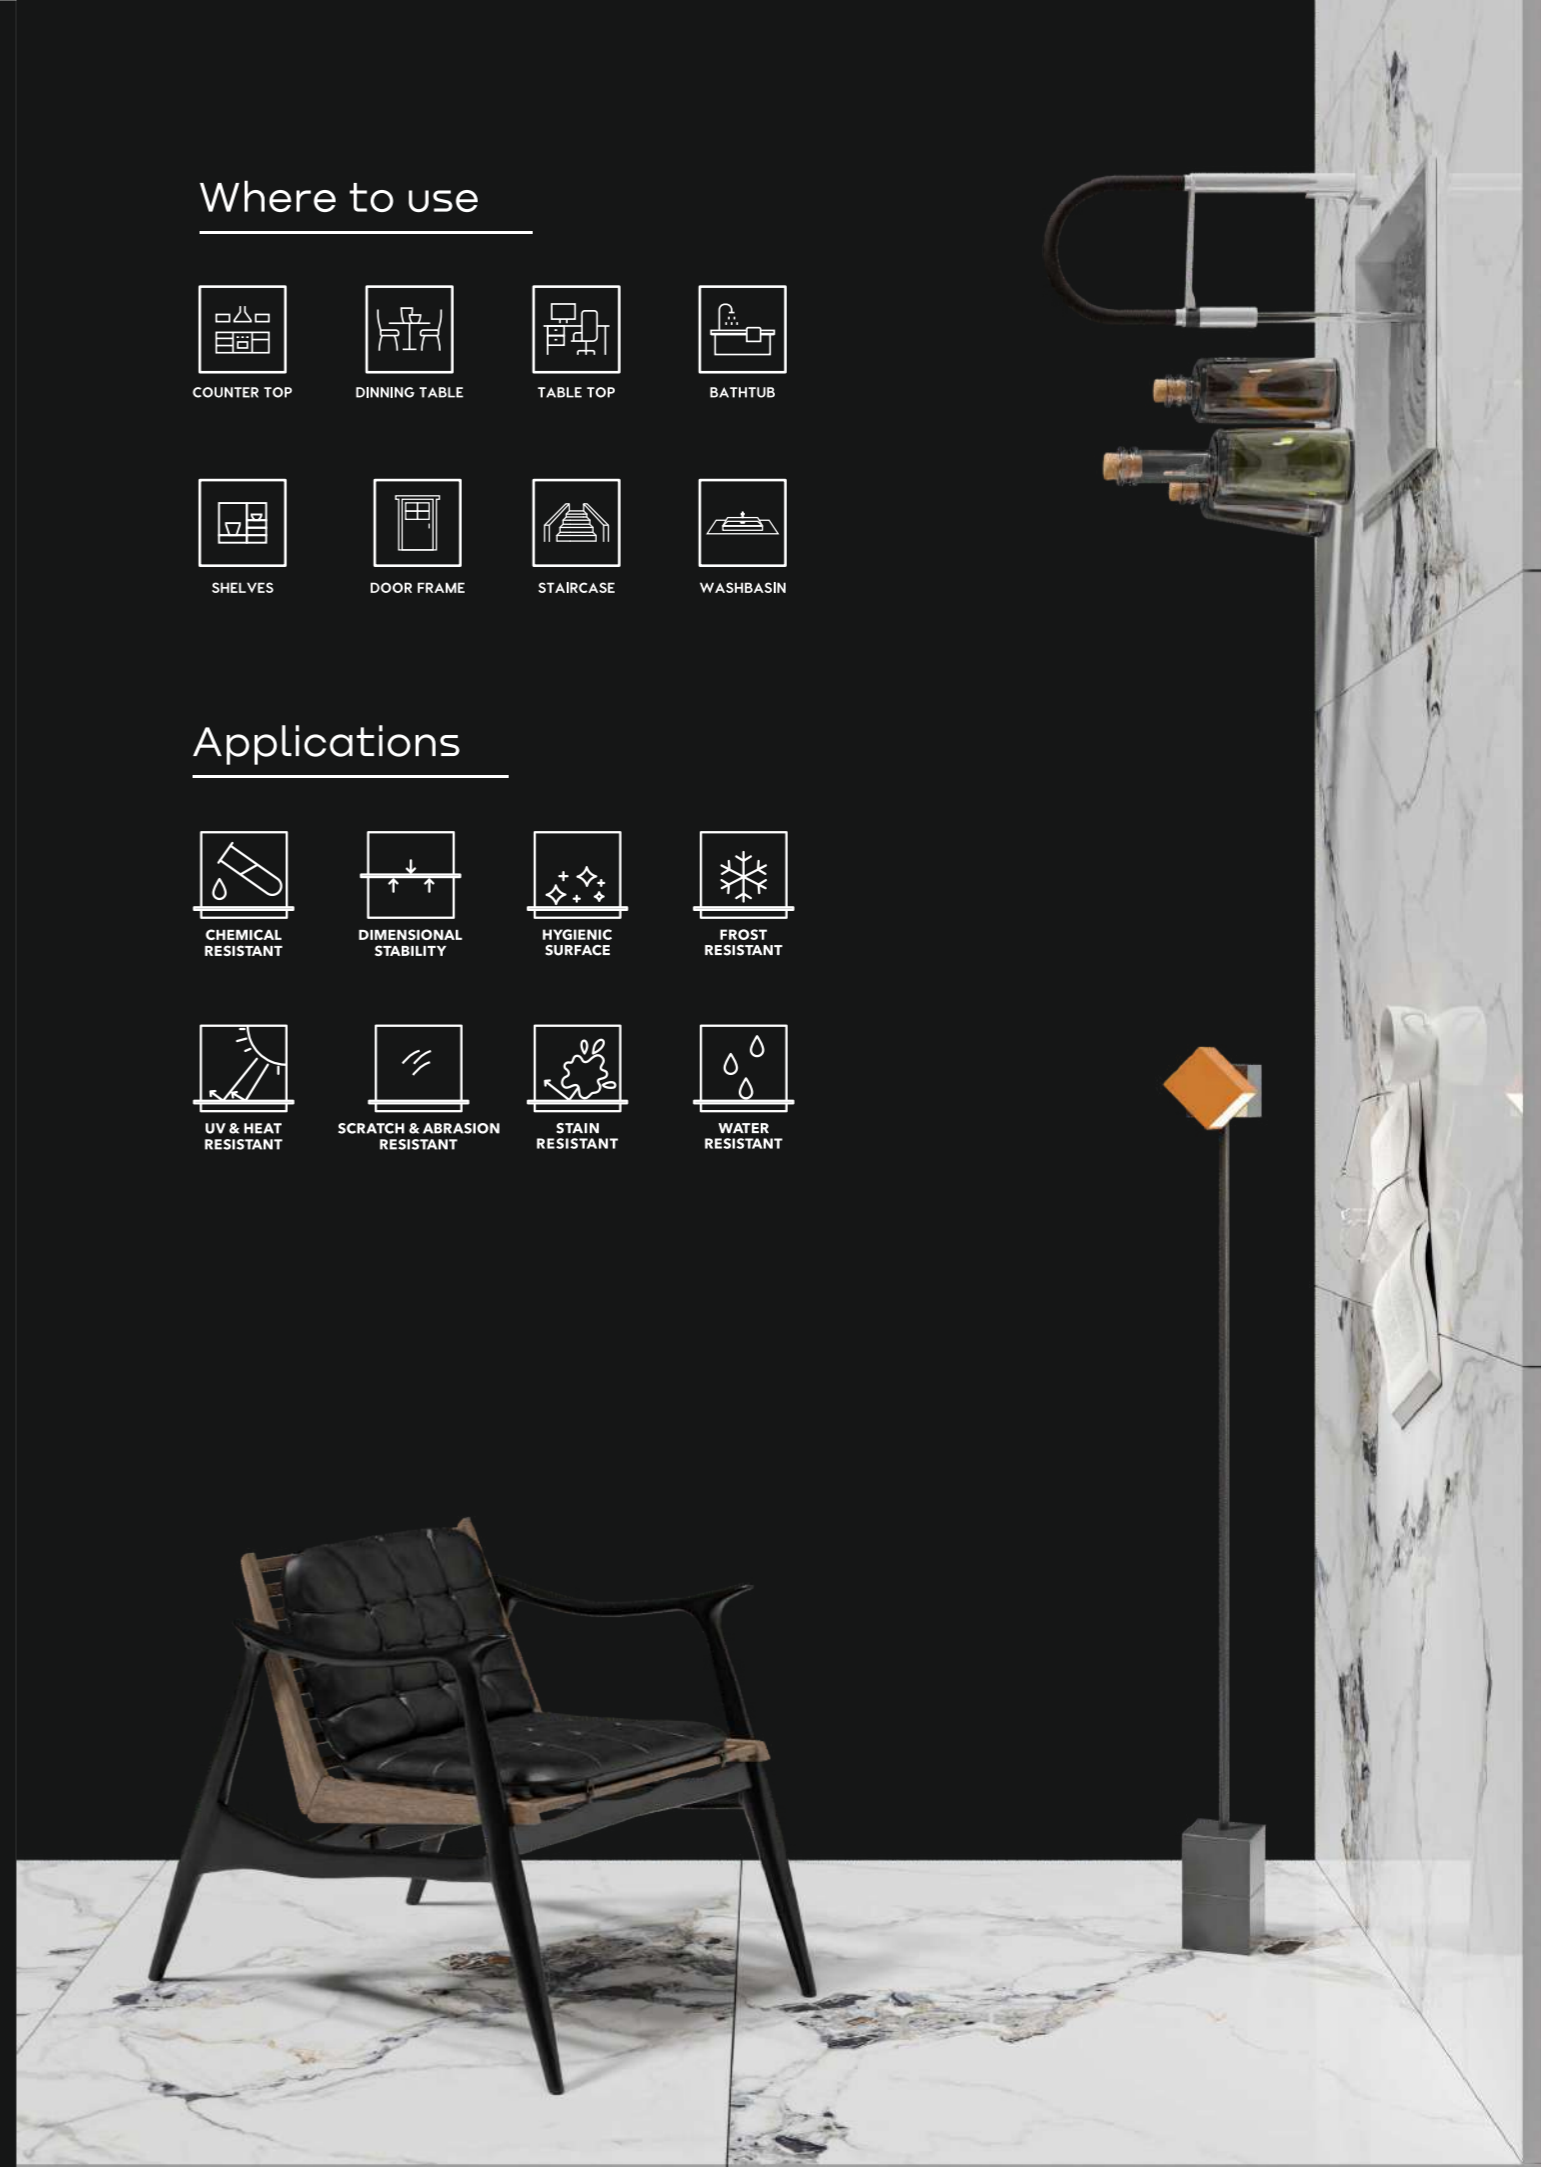

Applications