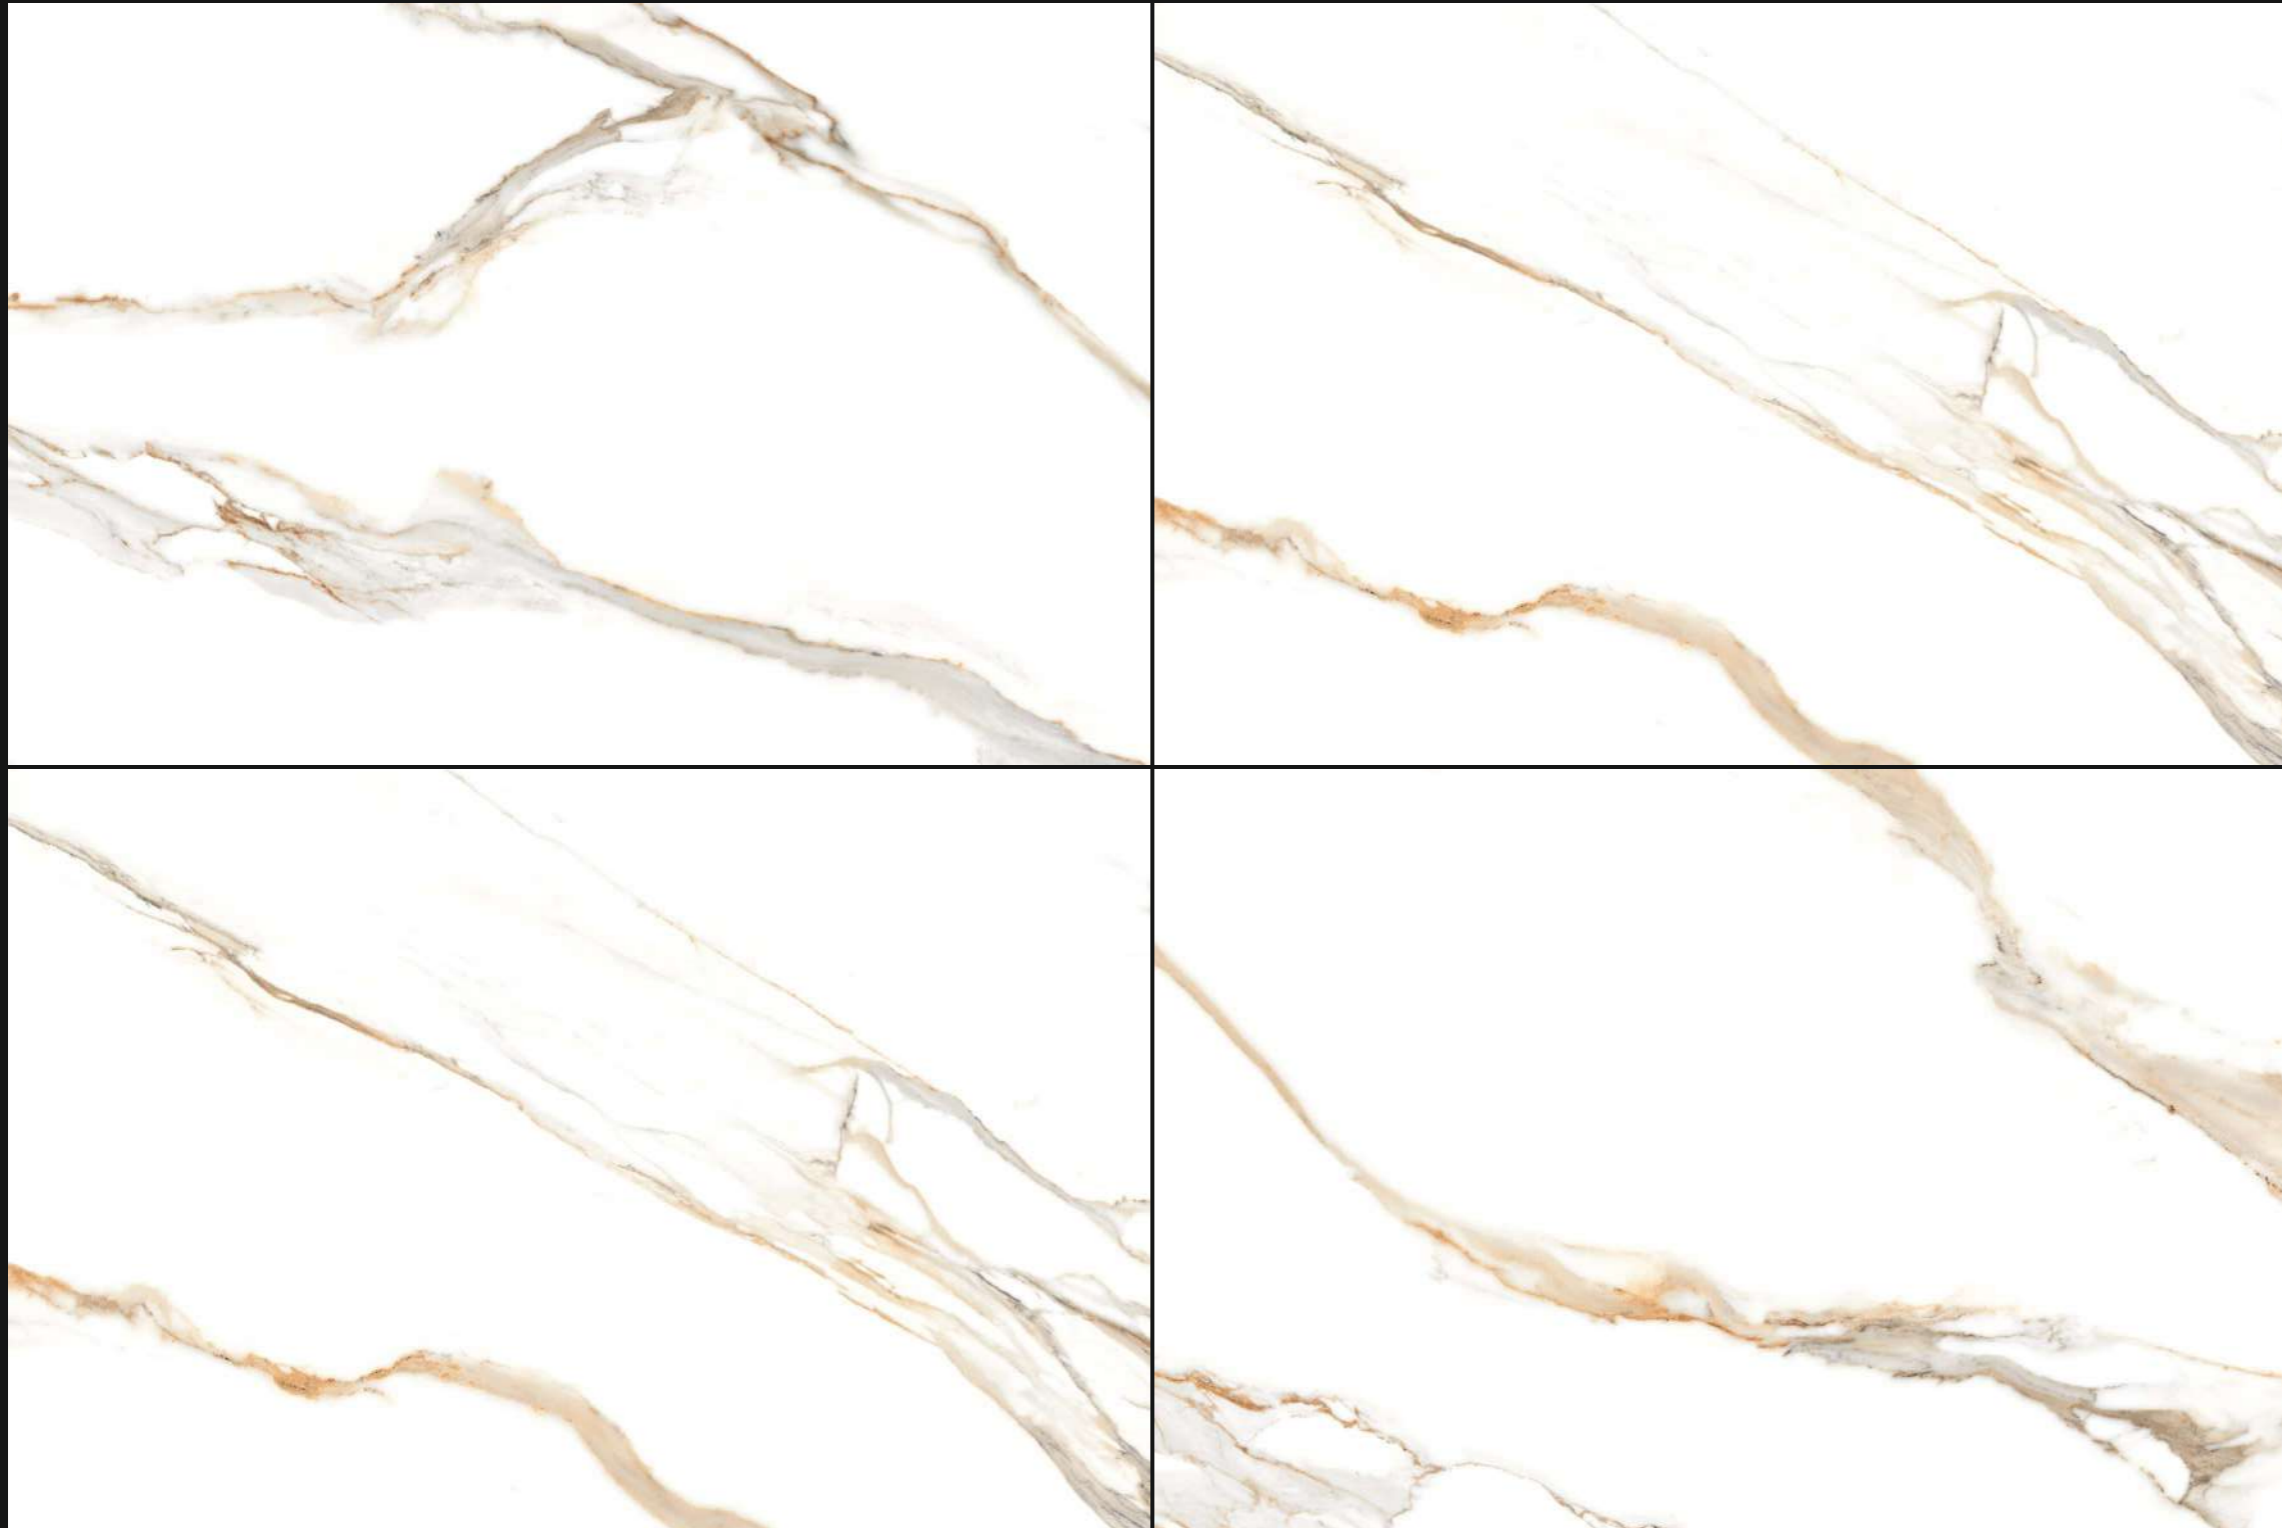

**CALACUTTA
ROSSO**

FINISH : GLOSSY WHITE

SIZE : 800X1200MM

THICKNESS : 9MM

RANDOM : 3